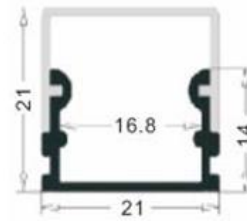

# Aluminum Channel

ANGLED

DEEP

FLAT

RECESSED

283 Northfield Drive East, Unit 6  
Waterloo, ON N2J 4G8  
519.747.7200

6986 Financial Drive, Unit 1A  
Mississauga, ON L5N 8J4  
905.273.3111

[www.lidinc.ca](http://www.lidinc.ca)  
[info@lidinc.ca](mailto:info@lidinc.ca)