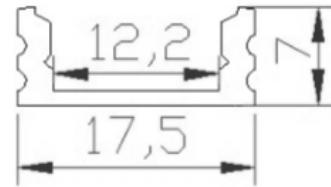

# Aluminum Channel

ANGLED

DEEP

FLAT

RECESSED

283 Northfield Drive East, Unit 6  
Waterloo, ON N2J 4G8  
519.747.7200

6986 Financial Drive, Unit 1A  
Mississauga, ON L5N 8J4  
905.273.3111

[www.lidinc.ca](http://www.lidinc.ca)  
[info@lidinc.ca](mailto:info@lidinc.ca)