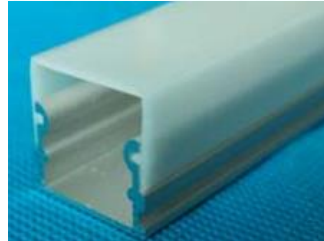

# Aluminum Channel

ANGLED

DEEP

FLAT

RECESSED

283 Northfield Drive East, Unit 6  
Waterloo, ON N2J 4G8  
519.747.7200

6986 Financial Drive, Unit 1A  
Mississauga, ON L5N 8J4  
905.273.3111

[www.lidinc.ca](http://www.lidinc.ca)  
[info@lidinc.ca](mailto:info@lidinc.ca)