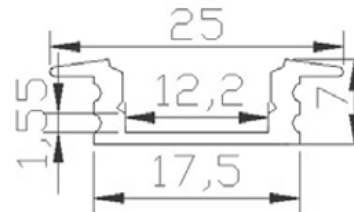

# Aluminum Channel

ANGLED

DEEP

FLAT

RECESSED

283 Northfield Drive East, Unit 6  
Waterloo, ON N2J 4G8  
519.747.7200

6986 Financial Drive, Unit 1A  
Mississauga, ON L5N 8J4  
905.273.3111

[www.lidinc.ca](http://www.lidinc.ca)  
[info@lidinc.ca](mailto:info@lidinc.ca)