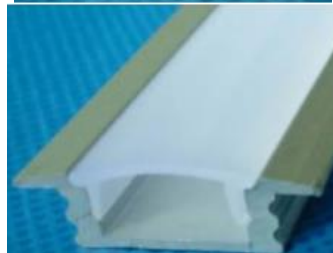

# Aluminum Channel

ANGLED

DEEP

FLAT

RECESSED

283 Northfield Drive East, Unit 6  
Waterloo, ON N2J 4G8  
519.747.7200

6986 Financial Drive, Unit 1A  
Mississauga, ON L5N 8J4  
905.273.3111

[www.lidinc.ca](http://www.lidinc.ca)  
[info@lidinc.ca](mailto:info@lidinc.ca)