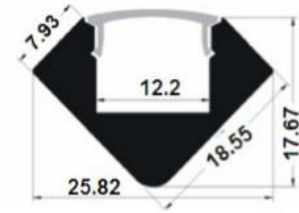

# Aluminum Channel

ANGLED

DEEP

FLAT

RECESSED

283 Northfield Drive East, Unit 6  
Waterloo, ON N2J 4G8  
519.747.7200

6986 Financial Drive, Unit 1A  
Mississauga, ON L5N 8J4  
905.273.3111

[www.lidinc.ca](http://www.lidinc.ca)  
[info@lidinc.ca](mailto:info@lidinc.ca)